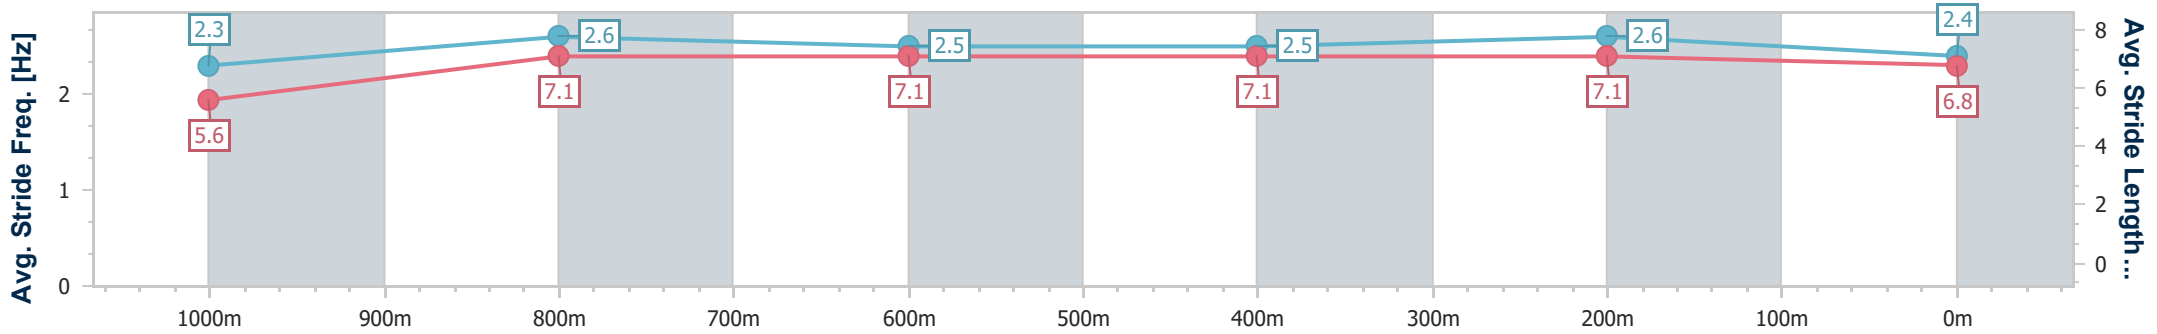

SCN Saddle cloth number  
 DNF Did not finish  
 DNT Did not track

Horse/Jockey Name	The Big Goodbye
Final Rank	2
Fastest Section Time (Section)	0:08.44 (Overall)
Top Speed [km/h] (Section)	68.3 (1000m)
Race State	Finished

Doomben QLD Professional  
 Race 6: XXXX CHIEF DE BEERS - 1110m  
 25 May 2024 - 14:05  
 Track Rating: Soft 6, Weather: Overcast, Rail Position: +2m Entire

BRISBANE  
RACING CLUB

Section	Overall	1000m	800m	600m	400m	200m
Section Times	1:04.97 [2] (0:08.44)	0:56.53 [7] (0:10.76)	0:45.77 [6] (0:11.15)	0:34.62 [6] (0:11.31)	0:23.31 [4] (0:11.19)	0:12.12 [3] (0:12.12)
Average Speed [km/h]	47.1	66.9	64.9	64.7	64.9	59.2
Top Speed [km/h]	65.3	68.3	66.2	65.5	65.8	63.3
Avg. Dist. to Rail [m]	1.9	0.5	1.3	2.6	5.7	8.2
Avg. Stride Freq. [Hz]	2.3	2.6	2.5	2.5	2.6	2.4
Avg. Stride Length [m]	5.6	7.1	7.1	7.1	7.1	6.8

- [ ] Ranking at each section and finish
- .-.- No data available at this section
- NA No data available