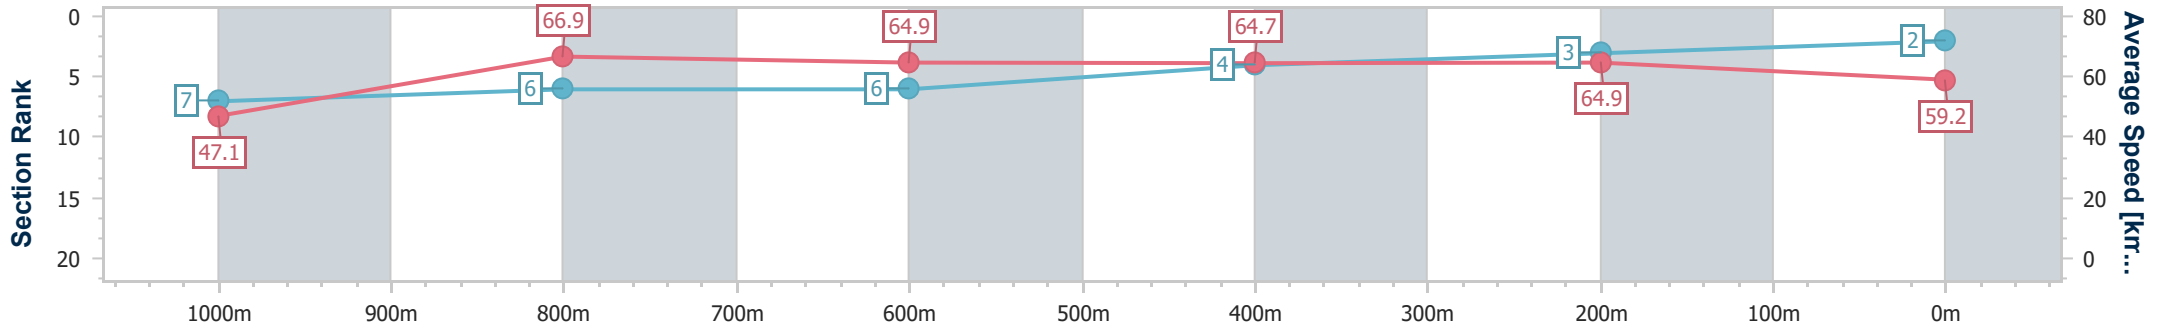

SCN Saddle cloth number  
 DNF Did not finish  
 DNT Did not track

Horse/Jockey Name	The Big Goodbye
Final Rank	2
Fastest Section Time (Section)	0:08.44 (Overall)
Top Speed [km/h] (Section)	68.3 (1000m)
Race State	Finished

Doomben QLD Professional  
 Race 6: XXXX CHIEF DE BEERS - 1110m  
 25 May 2024 - 14:05  
 Track Rating: Soft 6, Weather: Overcast, Rail Position: +2m Entire

BRISBANE  
RACING CLUB

Section	Overall	1000m	800m	600m	400m	200m
Section Times	1:04.97 [2] (0:08.44)	0:56.53 [7] (0:10.76)	0:45.77 [6] (0:11.15)	0:34.62 [6] (0:11.31)	0:23.31 [4] (0:11.19)	0:12.12 [3] (0:12.12)
Average Speed [km/h]	47.1	66.9	64.9	64.7	64.9	59.2
Top Speed [km/h]	65.3	68.3	66.2	65.5	65.8	63.3
Avg. Dist. to Rail [m]	1.9	0.5	1.3	2.6	5.7	8.2
Avg. Stride Freq. [Hz]	2.3	2.6	2.5	2.5	2.6	2.4
Avg. Stride Length [m]	5.6	7.1	7.1	7.1	7.1	6.8